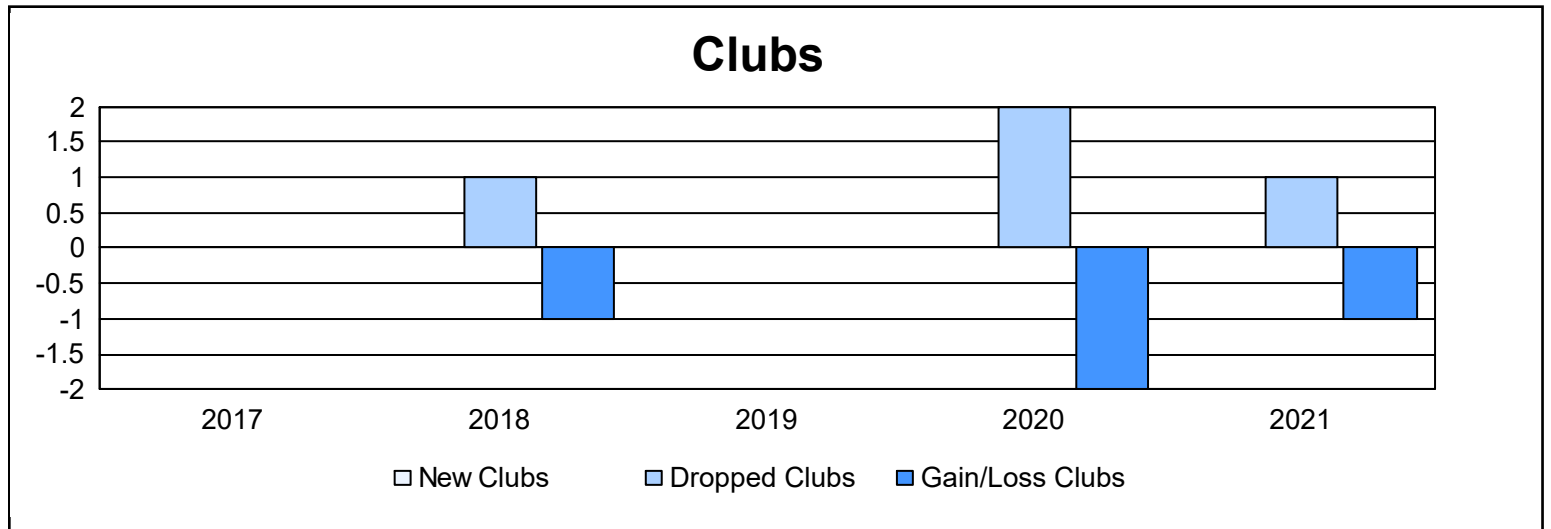

Year	New Clubs	Dropped Clubs	Gain/ Loss Clubs	New Members	Charter Members	Reinstate Members	Transfer Members	Total Member Added	Total Members Dropped	Gain/ Loss Members
2016-2017	0	0	0	79	0	5	6	90	122	-32
2017-2018	0	1	-1	74	1	6	3	84	154	-70
2018-2019	0	0	0	74	1	11	5	91	107	-16
2019-2020	0	2	-2	42	0	3	3	48	103	-55
2020-2021	0	1	-1	54	0	6	0	60	101	-41
<b>Average</b>	<b>0</b>	<b>1</b>	<b>-1</b>	<b>65</b>	<b>0</b>	<b>6</b>	<b>3</b>	<b>75</b>	<b>117</b>	<b>-43</b>

### Membership Composition June 2021 Cumulative