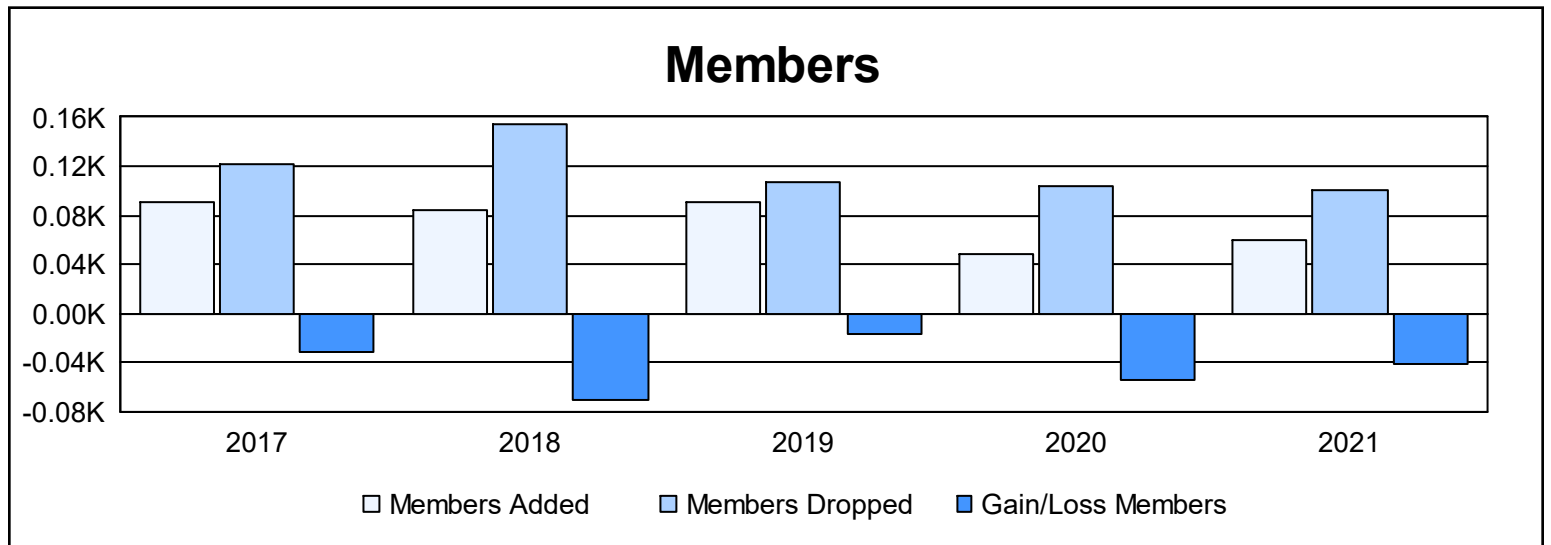

Year	New Clubs	Dropped Clubs	Gain/ Loss Clubs	New Members	Charter Members	Reinstate Members	Transfer Members	Total Member Added	Total Members Dropped	Gain/ Loss Members
2016-2017	0	0	0	79	0	5	6	90	122	-32
2017-2018	0	1	-1	74	1	6	3	84	154	-70
2018-2019	0	0	0	74	1	11	5	91	107	-16
2019-2020	0	2	-2	42	0	3	3	48	103	-55
2020-2021	0	1	-1	54	0	6	0	60	101	-41
<b>Average</b>	<b>0</b>	<b>1</b>	<b>-1</b>	<b>65</b>	<b>0</b>	<b>6</b>	<b>3</b>	<b>75</b>	<b>117</b>	<b>-43</b>

### Membership Composition June 2021 Cumulative