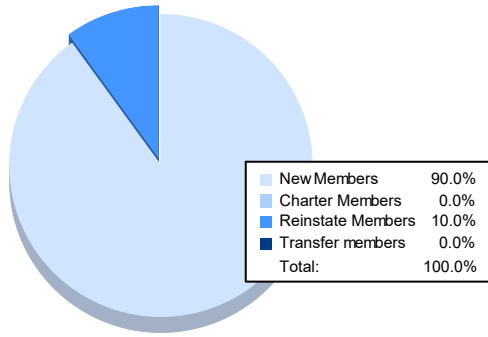

Year	New Clubs	Dropped Clubs	Gain/ Loss Clubs	New Members	Charter Members	Reinstate Members	Transfer Members	Total Member Added	Total Members Dropped	Gain/ Loss Members
2016-2017	0	0	0	79	0	5	6	90	122	-32
2017-2018	0	1	-1	74	1	6	3	84	154	-70
2018-2019	0	0	0	74	1	11	5	91	107	-16
2019-2020	0	2	-2	42	0	3	3	48	103	-55
2020-2021	0	1	-1	54	0	6	0	60	101	-41
<b>Average</b>	<b>0</b>	<b>1</b>	<b>-1</b>	<b>65</b>	<b>0</b>	<b>6</b>	<b>3</b>	<b>75</b>	<b>117</b>	<b>-43</b>

### Membership Composition June 2021 Cumulative